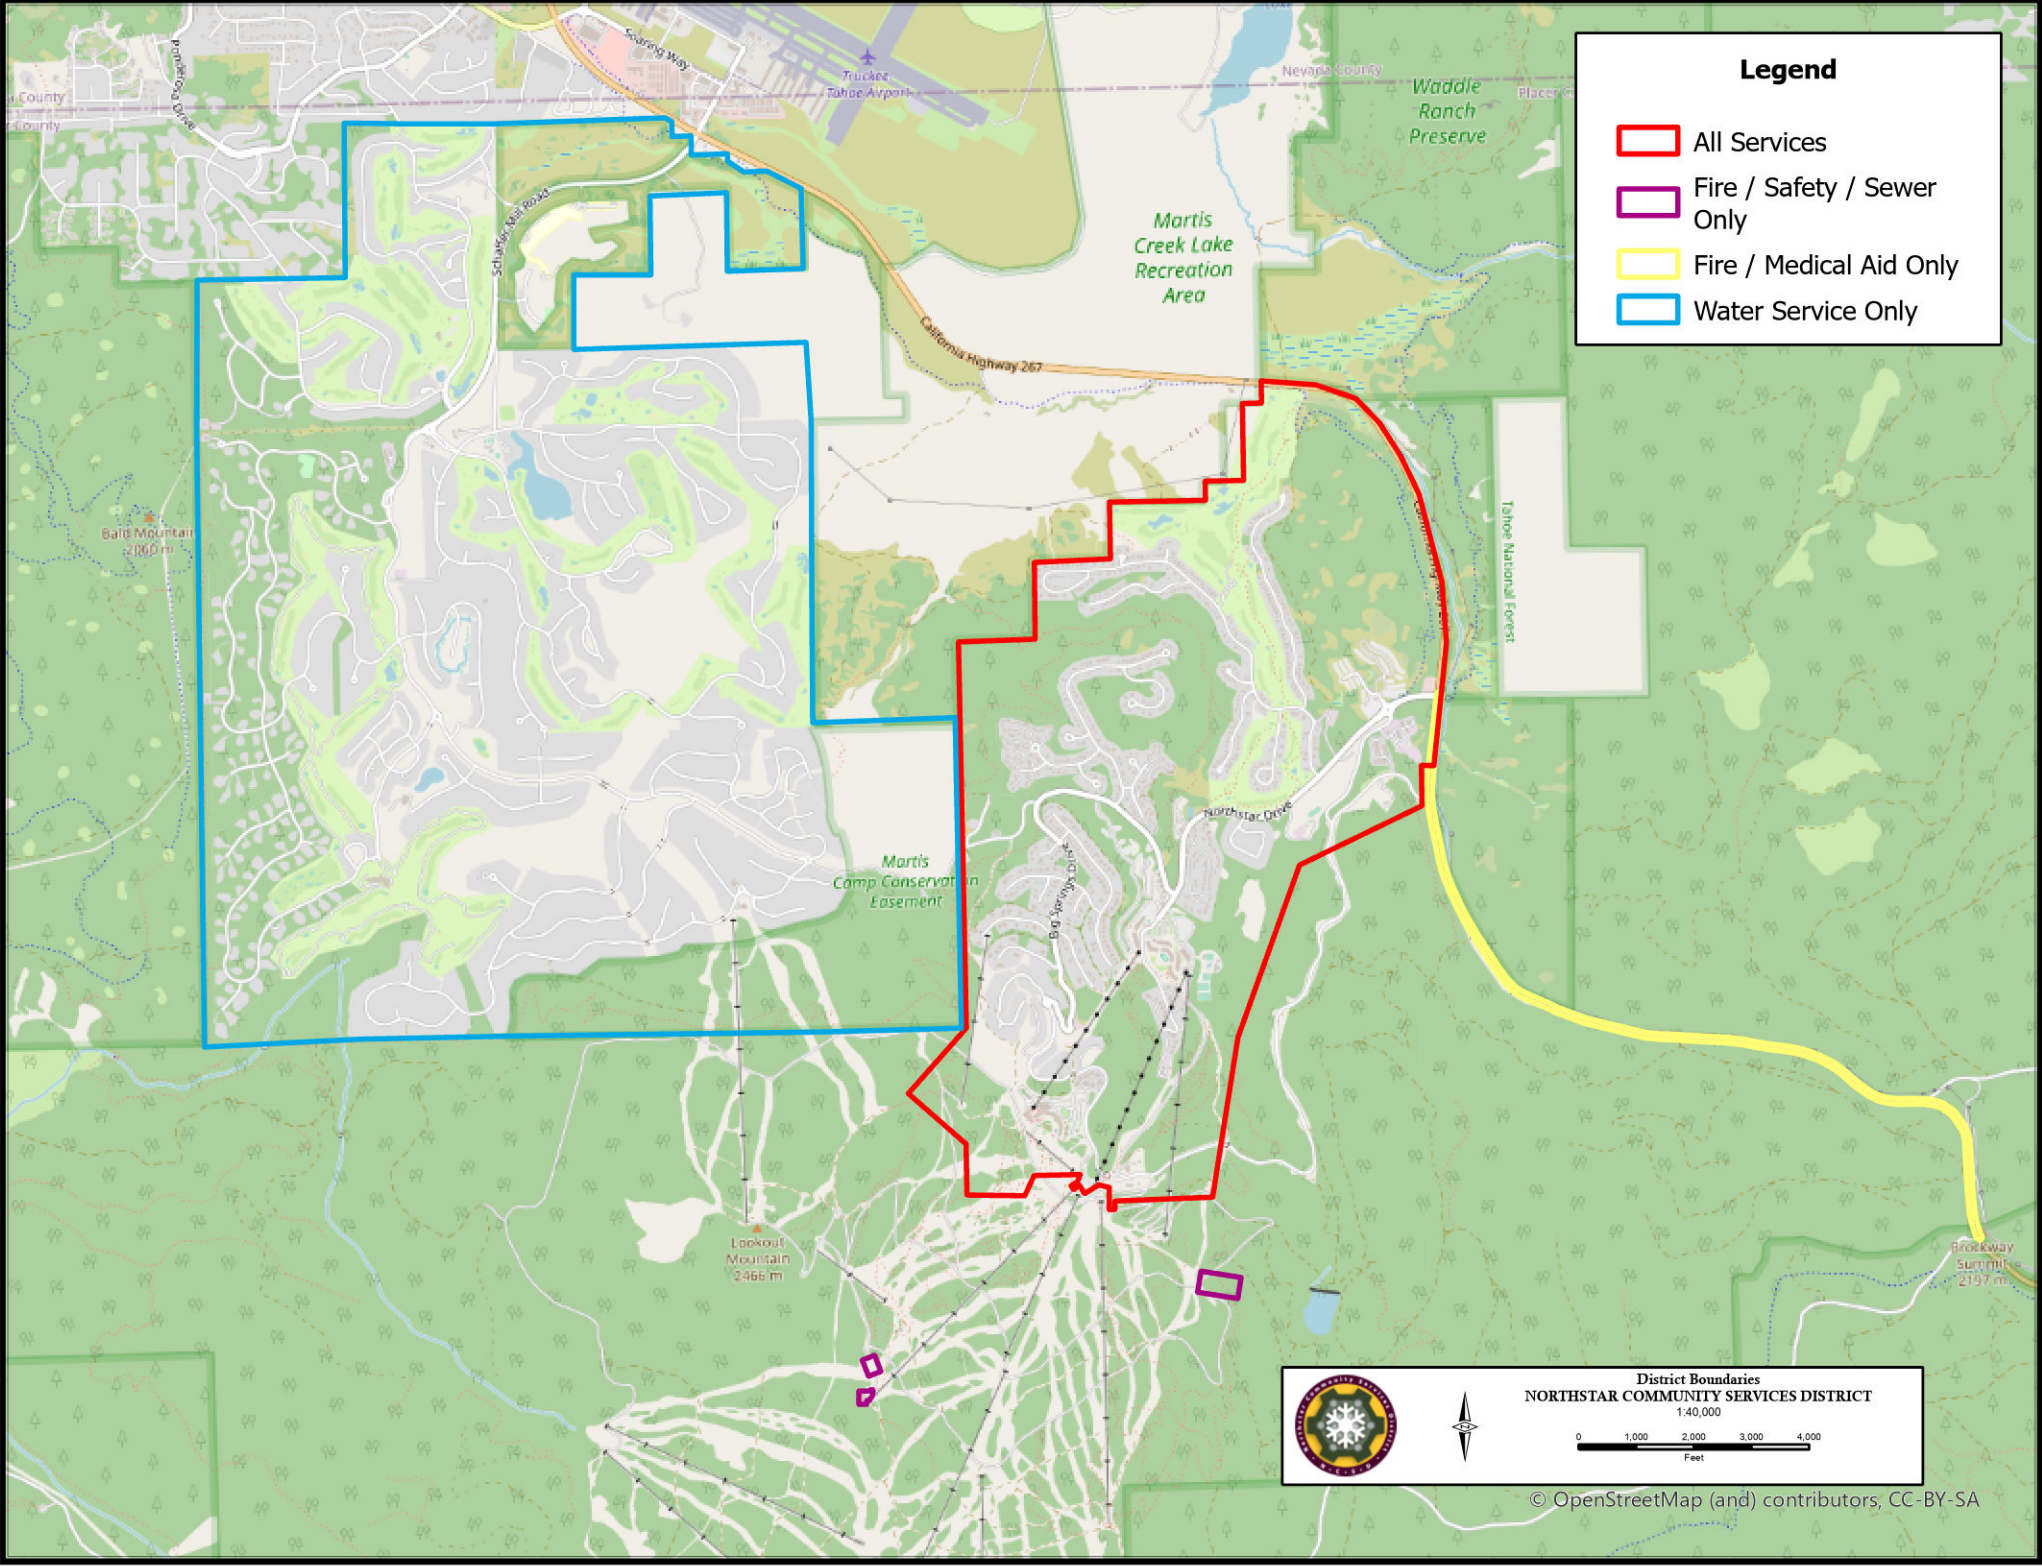

Legend

- All Services
- Fire / Safety / Sewer Only
- Fire / Medical Aid Only
- Water Service Only

District Boundaries
NORTHSTAR COMMUNITY SERVICES DISTRICT
 1:40,000

0 1,000 2,000 3,000 4,000
Feet